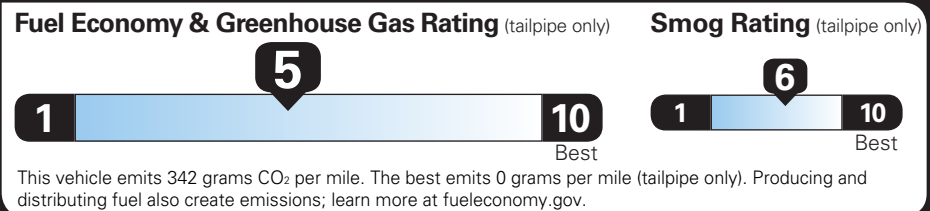

EXTERIOR

- OUTSIDE HEATED MIRRORS
- LED HEADLAMPS
- LED TAIL LAMPS
- REAR DEEP-TINTED WINDOWS

SAFETY & SECURITY

- ENHANCED AUTOMATIC EMERGENCY BRAKING
- FRONT PEDESTRIAN AND BICYCLIST BRAKING
- ENHANCED LANE KEEP ASSIST WITH LANE DEPARTURE WARNING
- FOLLOWING DISTANCE INDICATOR
- FORWARD COLLISION ALERT
- INTELLIBEAM, AUTO HIGH BEAM
- INTERSECTION AUTOMATIC EMERGENCY BRAKING
- REAR CROSS TRAFFIC BRAKING
- REVERSE AUTOMATIC BRAKING
- REAR PARK ASSIST
- BLIND ZONE STEERING ASSIST
- SAFETY ALERT SEAT

1. HD REAR VISION CAMERA
   - ADAPTIVE CRUISE CONTROL
2. MANUFACTURER'S SUGGESTED RETAIL PRICE

STANDARD VEHICLE PRICE $31,000.00

OPTIONS & PRICING

OPTIONS INSTALLED BY THE MANUFACTURER (MAY REPLACE STANDARD EQUIPMENT SHOWN)

- PANORAMIC SUNROOF W/ ROOF RAILS 1,645.00
- MIDNIGHT EDITION 895.00
- BLACK EMBLEMS AND BOWTIES
- BLACK GRILLE
- HIGH GLOSS BLACK MIRROR CAPS
- 19" BLACK ALUMINUM WHEELS

TOTAL OPTIONS	$2,540.00
TOTAL VEHICLE & OPTIONS	$33,540.00
DESTINATION CHARGE	1,995.00

TOTAL VEHICLE PRICE* $35,535.00

EPA DOT Fuel Economy and Environment

Gasoline Vehicle

Fuel Economy EQUINOX AWD

Small SUVs range from 14 to 138 MPG. The best vehicle rates 146 MPGe.

26 MPG combined city/hwy
25 city
29 highway

3.8 gallons per 100 miles

You spend **$1,000** more in fuel costs over 5 years compared to the average new vehicle.

G A A

Annual fuel cost **$1,800**

Actual results will vary for many reasons, including driving conditions and how you drive and maintain your vehicle. The average new vehicle gets 29 MPG and costs $8,000 to fuel over 5 years. Cost estimates are based on 15,000 miles per year at $3.10 per gallon. MPGe is miles per gasoline gallon equivalent. Vehicle emissions are a significant cause of climate change and smog.

fuelconomy.gov
Calculate personalized estimates and compare vehicles

GOVERNMENT 5-STAR SAFETY RATINGS

This vehicle has not been rated by the government for overall vehicle score, frontal crash, side crash or rollover risk.

Source: National Highway Traffic Safety Administration (NHTSA)
www.safercar.gov or 1-888-327-4236

PARTS CONTENT INFORMATION

FOR VEHICLES IN THIS CARLINE:
U.S./CANADIAN PARTS CONTENT: 12%
MAJOR SOURCES OF FOREIGN PARTS CONTENT: MEXICO 59%

NOTE: PARTS CONTENT DOES NOT INCLUDE FINAL ASSEMBLY, DISTRIBUTION, OR OTHER NON-PARTS COSTS.

FOR THIS VEHICLE:
FINAL ASSEMBLY POINT: SAN LUIS POTOSI, MEXICO
COUNTRY OF ORIGIN: ENGINE: MEXICO TRANSMISSION: MEXICO

This label has been applied pursuant to Federal law - Do not remove prior to delivery to the ultimate purchaser. *Includes Manufacturer's Recommended Pre-Delivery Service. Does not include dealer installed options and accessories not listed above, local taxes or license fees.

© 2009 General Motors LLC
GMLBL_PROD_0044 - 11/01/2025

Better drives start with OnStar®
Activate today

Learn more at onstar.com, or scan the QR code
onstar.com/privacy

ORDER NO GBMXVS SALES CODE E
SALES MODEL CODE 1PT26
DEALER NO 10179
FINAL ASSEMBLY:
SAN LUIS POTOSI, MEXICO

VIN 3GNAXPEG2VL112265 REISSUE

DEALER TO WHOM DELIVERED
FOUNDATION CHEVROLET
11001 W I70 FRONTAGE RD N
WHEAT RIDGE, CO 80033-2186